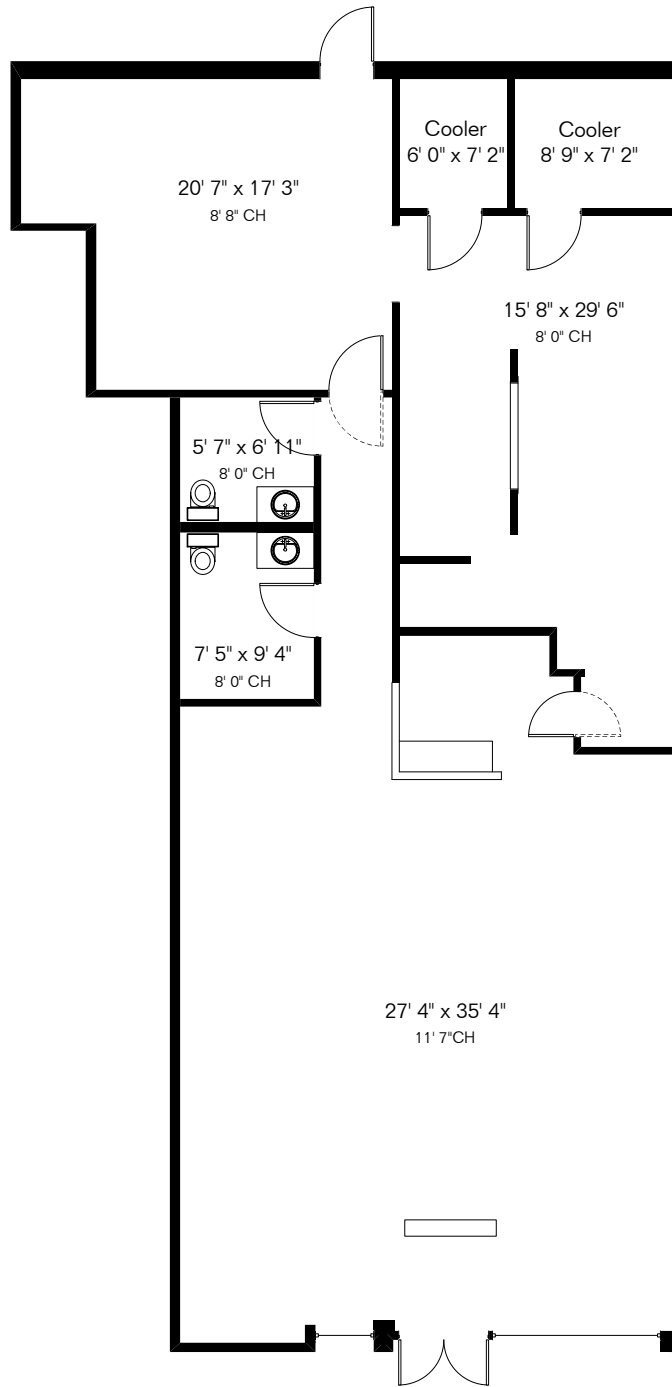

The square footages and room size information are deemed to be reliable but are not guaranteed and should be independently verified. This drawing is for marketing purposes only.

# 1800 E Fort Lowell Rd Ste 136

Site Visit April 2023

Gross 2,117 Sq Ft

Copyright 2023 Floor Plans First! LLC  
All Rights Reserved.

Floor Plans First! LLC  
See the Floor Plan First™  
FloorPlansFirst.com™  
(520) 881-1500